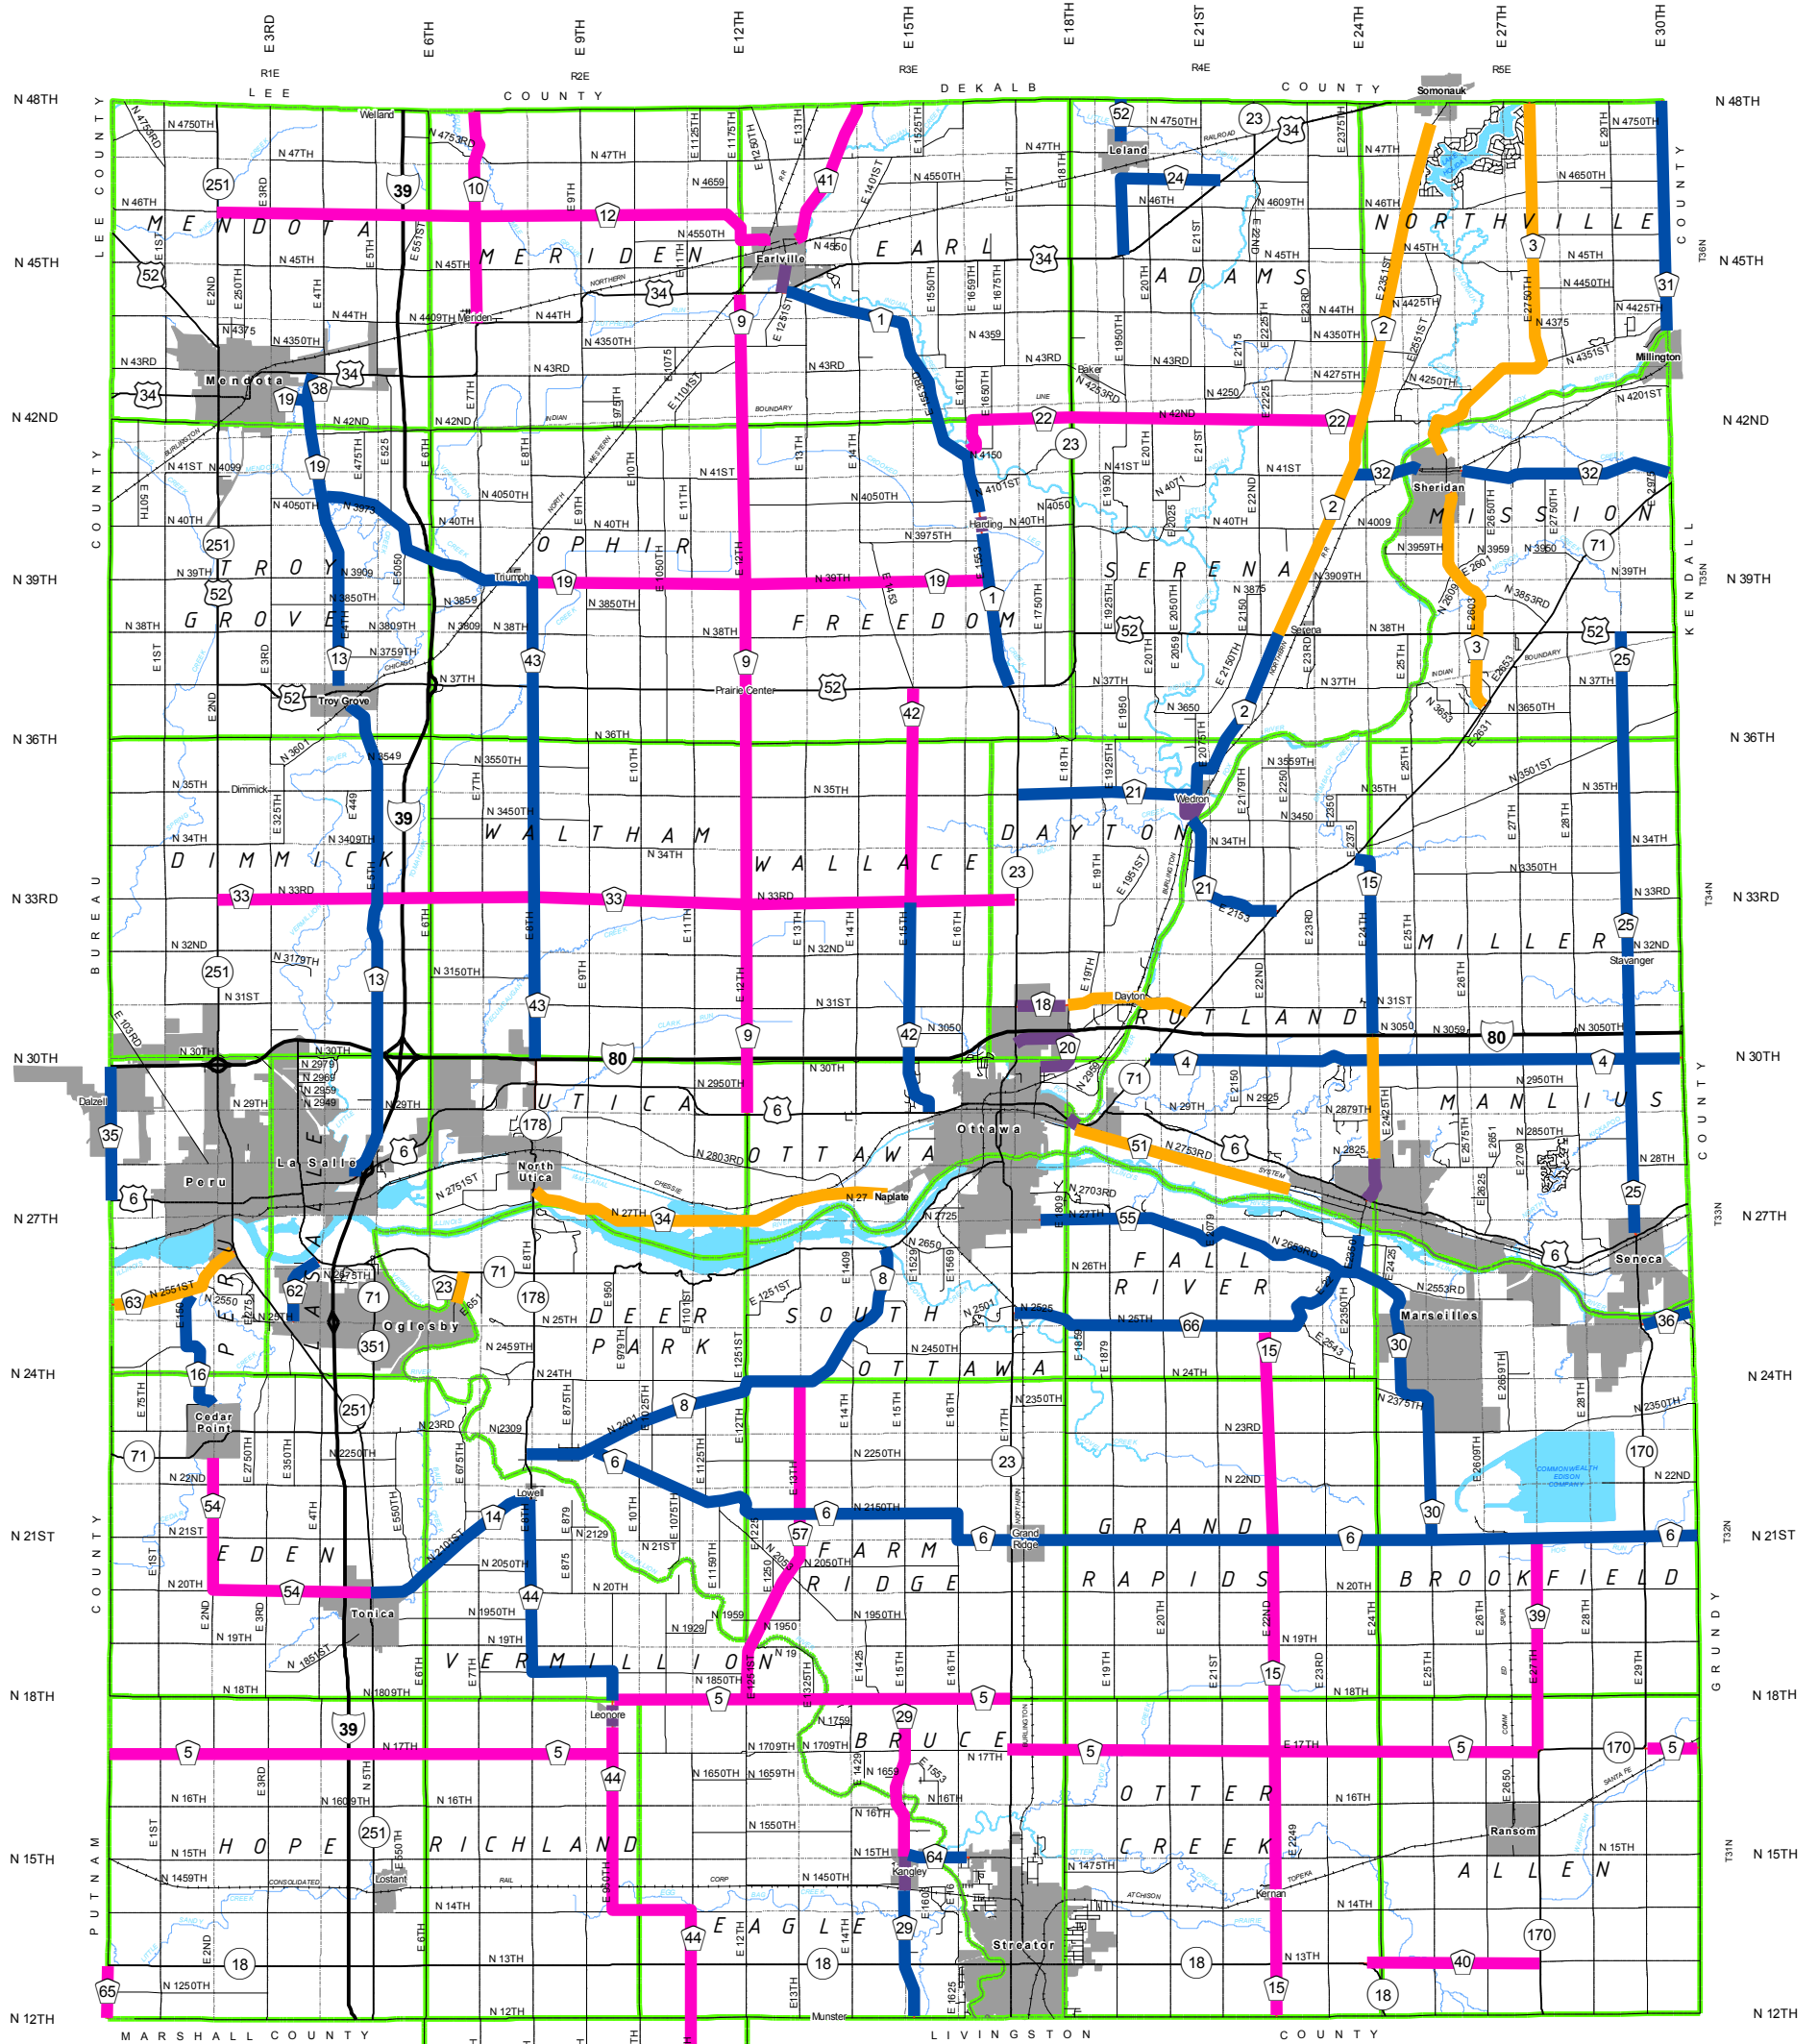

HIGHWAY ACCESS CLASSIFICATIONS

OFFICIAL HIGHWAY MAP OF LA SALLE COUNTY, ILLINOIS

Lawrence J. Kinzer, P.E., P.L.S., County Engineer

Legend	
	COUNTY HIGHWAYS
	INTERSTATE HIGHWAYS
	STATE HIGHWAYS
	US HIGHWAYS
	TOWNSHIP BOUNDARY
	TOWNSHIP HIGHWAYS
	SECTION LINE
	RAILROADS
	RIVERS
	TOWNS

	Access 1
	Access 2
	Access 3
	Access 4
	Access 5